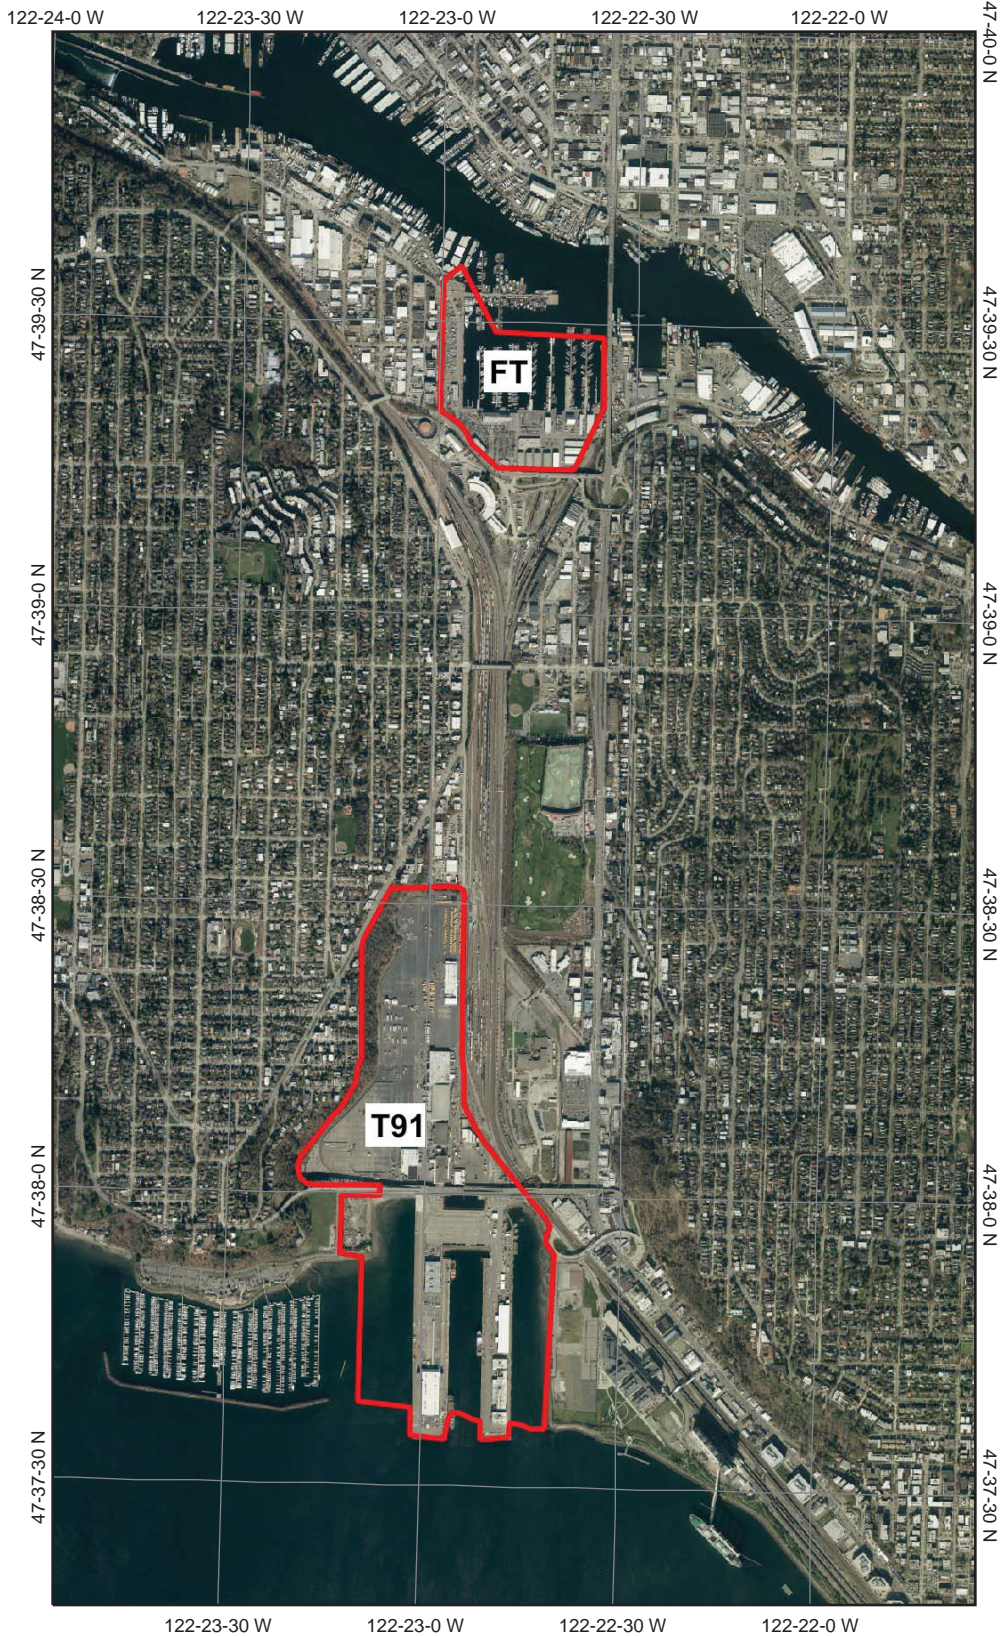

ERL GJHYg North Properties

Legend

2010 6-inch Color

Map center: 47° 38' 39" N, 122° 22' 47" W

Scale: 1:24,074

This map is a user generated static output from an Internet mapping site and is for general reference only. Data layers that appear on this map may or may not be accurate, current, or otherwise reliable. THIS MAP IS NOT TO BE USED FOR NAVIGATION.